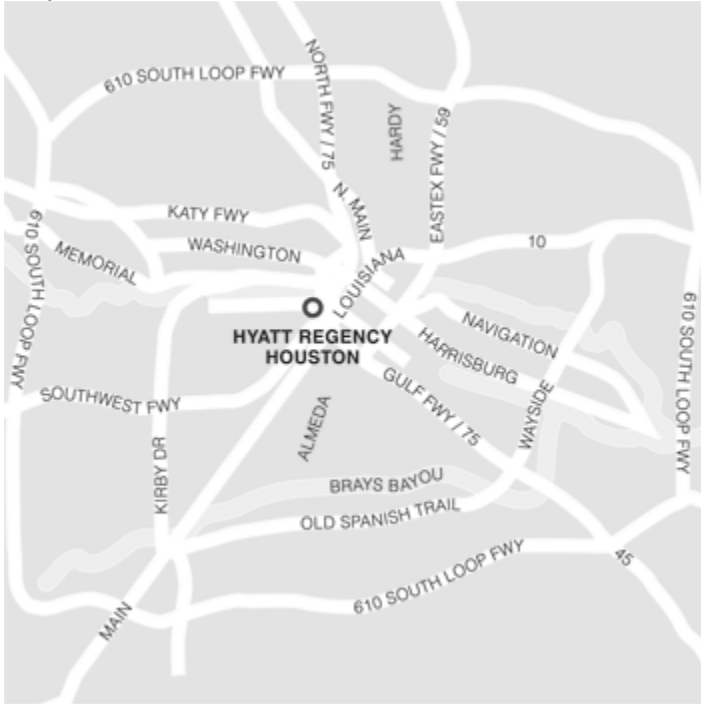

Hotel Information

Maps & Directions

Hotel Address

Hyatt Regency Houston

1200 Louisiana Street,
Houston, Texas, USA 77002

Tel: +1 713 654 1234 Fax: +1 713 951 0934

<http://houstonregency.hyatt.com/hyatt/hotels/index.jsp?icamp-hyattregencyhoustonredirect>

Directions

To Local Attractions

Centrally located, Hyatt Regency Houston is a quick 8-10 block walk from Minute Maid Park and the Toyota Center. The hotel offers shuttle service to Minute Maid Park.

From George Bush Intercontinental Airport (26 miles):

Take Beltway 8 west to I-45 South. Exit at McKinney (left). Take McKinney to Milam. Turn right. Proceed 3 blocks to Polk. Cross Louisiana street and enter motor lobby on right at the corner of Louisiana and Polk.

From Hobby Airport (12 miles):

Take 45 North and exit Scott St onto St. Joseph Pkwy. Turn right on Louisiana St. The hotel will be on your left.

From Points East:

Take I-10 West, then merge onto I-45 South. Follow remaining directions from George Bush Intercontinental Airport to hotel.